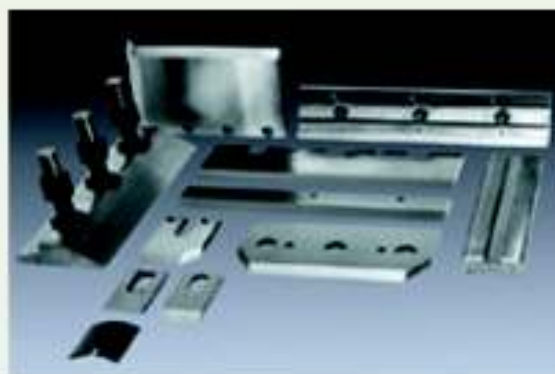

Thode
KNIFE & SAW LTD

Auckland: Ph: (09) 579 2007 Fax: (09) 579 9654

Rotorua: Ph: (07) 348 8708 Fax: (07) 348 8708

Christchurch: Ph: (03) 365 3690 Fax: (03) 365 3691

sales@thode.co.nz www.thode.co.nz